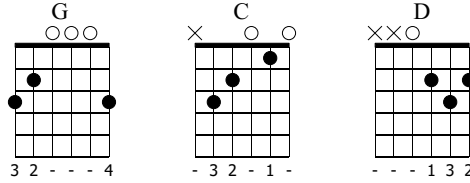

# "Green Machine" (warm-up/song)

Video Lesson @ [GuitarLessonGuy.com/green.html](http://GuitarLessonGuy.com/green.html)

Brian Walker

P=thumb I=index M=middle / upside-down "U" is down-pick, "V" is up-pick

♩ = 120

E-Gt

4/4

1

G  
p V p V p V p V

TAB

3 0 2 0 0 0 3 0 3 0 0 3 0 0 2 0 0 2 0

4 4 2 2

3

C  
p V p V p V p V

TAB

0 1 0 1 0 3 0 1 3 1 0 2 0 0 2 0

3 2 2 4 1 4 1 2 2

5

G  
p V p V p V p V

TAB