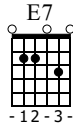

# Ice Cream Man 12 Bar Blues

GuitarLessonGuy.com & SkypeGuitarInstructor.com

Just tune the G-String to a G#/Ab to avoid clashing notes!

E A D G# B E  
③ = Ab

S-Gt

4/4

1 2 3 4 5 6 7 8 9 10 11 12 13 14 15

E7